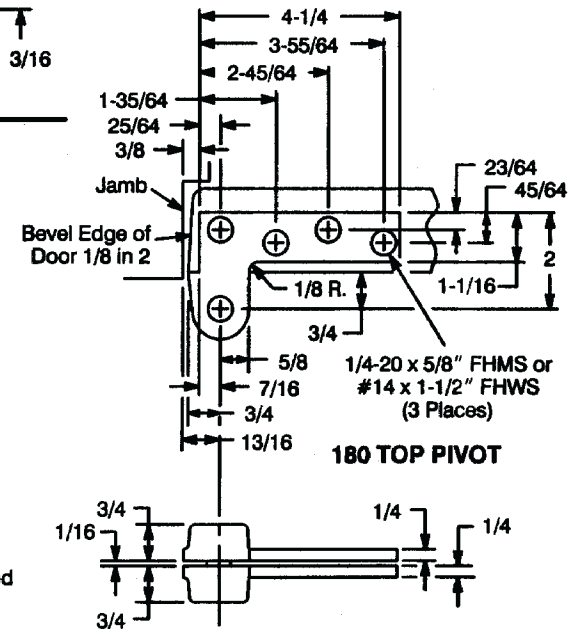

Notes:

1. Do not scale drawing.
2. Right hand shown.
3. Suitable reinforcing by others.
4. Maximum degree of opening 180°, trim permitting.
5. All dimensions are in inches.

**117 and 117-1/4 Pivot Set
3/4" Offset**

RIXSON®

Rixson Specialty Door Controls

www.rixson.com

TEMPLATE NUMBER
PS30000

DATE
6-05